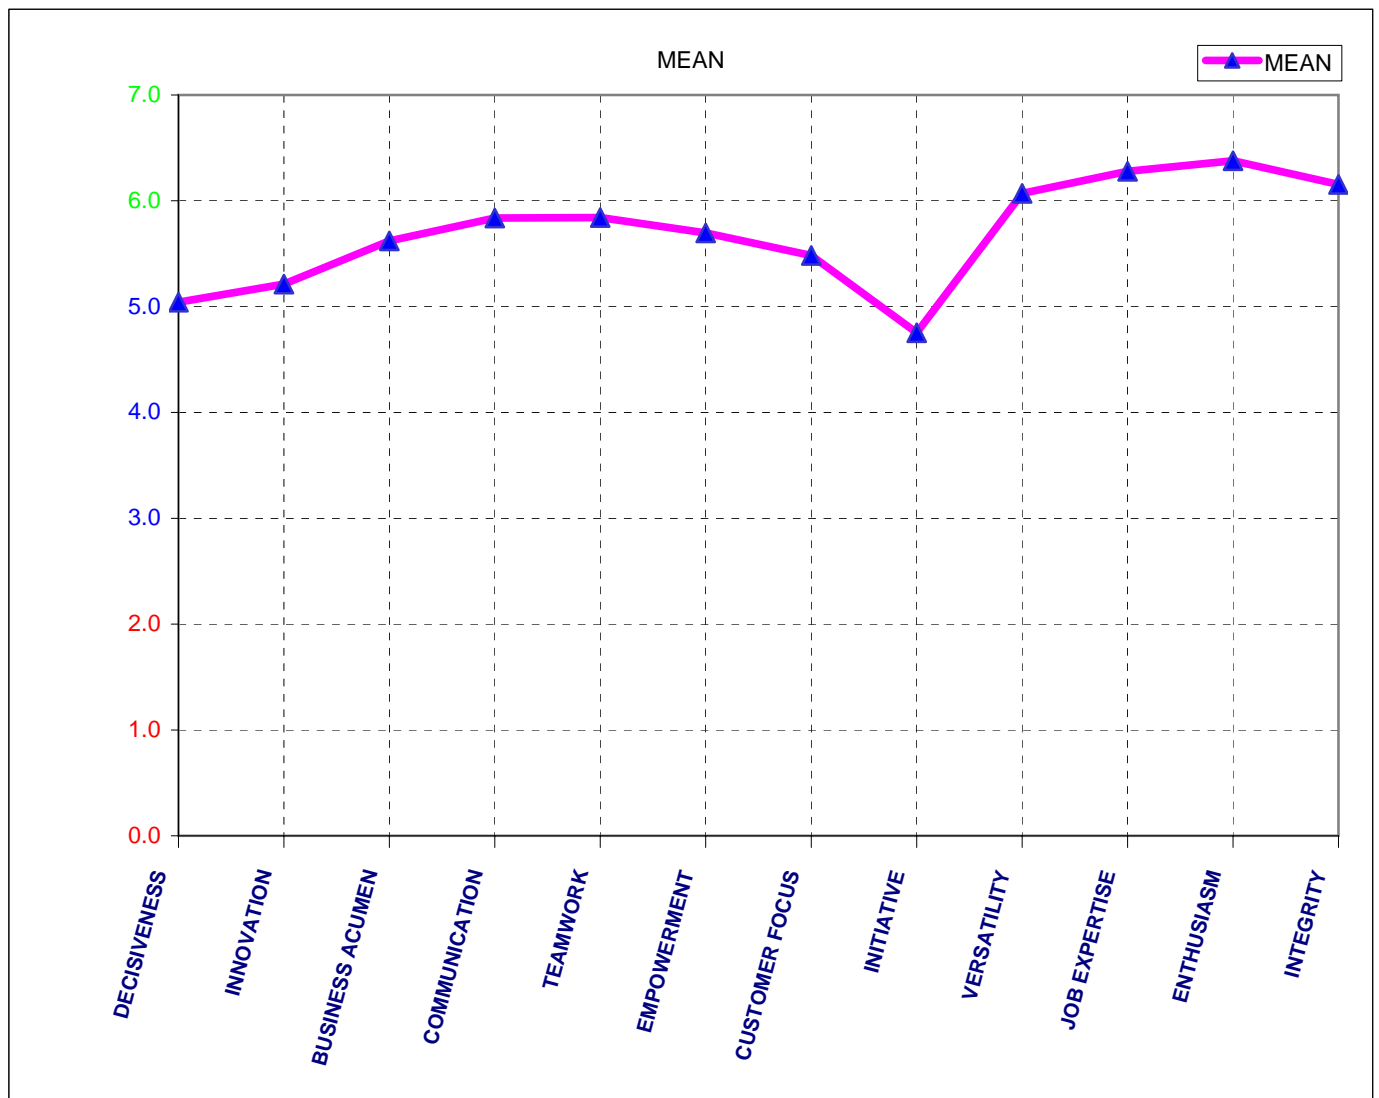

Data from all participants but Self

		MEAN
THOUGHT CAPABILITY	DECISIVENESS	5.0
	INNOVATION	5.2
	BUSINESS ACUMEN	5.6
INTERPERSONAL CAPABILITY	COMMUNICATION	5.8
	TEAMWORK	5.8
	EMPOWERMENT	5.7
RESULTS CAPABILITY	CUSTOMER FOCUS	5.5
	INITIATIVE	4.8
	VERSATILITY	6.1
PERSONAL CAPABILITY	JOB EXPERTISE	6.3
	ENTHUSIASM	6.4
	INTEGRITY	6.2
Overall MEAN		5.7

	Self	Leader	Peers	Direct Reports
MEAN				
DECISIVENESS	5.3	4.8	4.9	5.5
INNOVATION	6.0	5.3	4.9	5.5
BUSINESS ACUMEN	6.0	5.5	5.3	6.1
COMMUNICATION	6.8	6.0	5.1	6.5
TEAMWORK	6.0	6.3	5.1	6.2
EMPOWERMENT	5.8	5.8	5.0	6.3
CUSTOMER FOCUS	6.0	5.5	5.5	5.5
INITIATIVE	4.8	5.0	4.2	5.1
VERSATILITY	6.3	6.5	5.6	6.2
JOB EXPERTISE	6.8	6.3	5.9	6.7
ENTHUSIASM	6.8	6.5	5.9	6.7
INTEGRITY	6.8	6.3	5.8	6.4
OVERALL MEAN	6.1	5.8	5.3	6.0