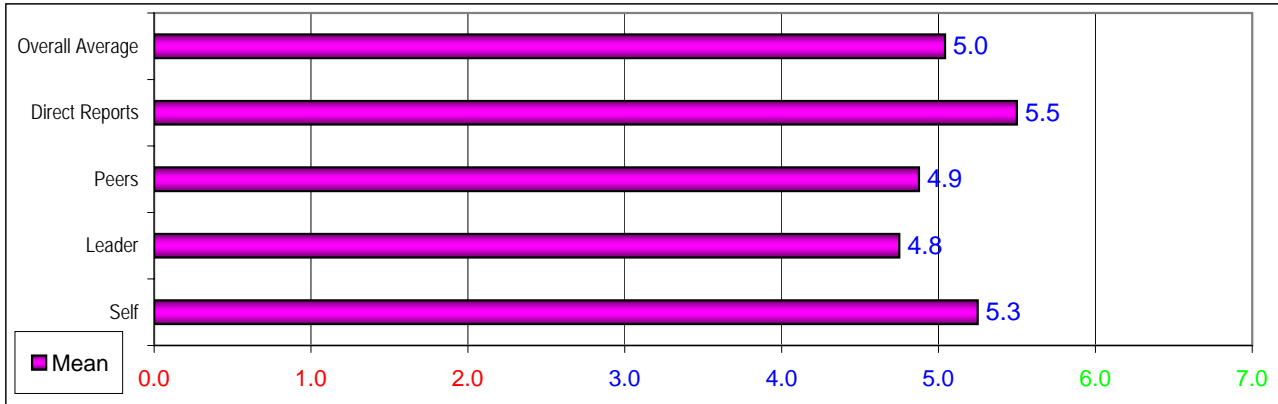

DECISIVENESS		Mean
	Self	5.3
	Leader	4.8
	Peers	4.9
	Direct Reports	5.5
	Overall Average	5.0

Number	Mean	Minimum	Maximum

1. Makes fact-based decisions that are consistent with our objectives.

	#	Mean	Min	Max
Self	1	6.0	6.0	6.0
Leader	1	6.0	6.0	6.0
Peers	4	5.8	5.0	7.0
Direct Reports	5	6.4	5.0	7.0

2. Asks the right people for input in order to make the best decision.

	#	Mean	Min	Max
Self	1	5.0	5.0	5.0
Leader	1	2.0	2.0	2.0
Peers	4	3.3	3.0	4.0
Direct Reports	5	3.6	3.0	4.0

3. Makes sound decisions quickly even with limited information.

	#	Mean	Min	Max
Self	1	5.0	5.0	5.0
Leader	1	5.0	5.0	5.0
Peers	4	5.0	4.0	7.0
Direct Reports	5	6.0	5.0	7.0

4. Stands by decisions and can support them with facts.

	#	Mean	Min	Max
Self	1	5.0	5.0	5.0
Leader	1	6.0	6.0	6.0
Peers	4	5.5	4.0	7.0
Direct Reports	5	6.0	5.0	7.0