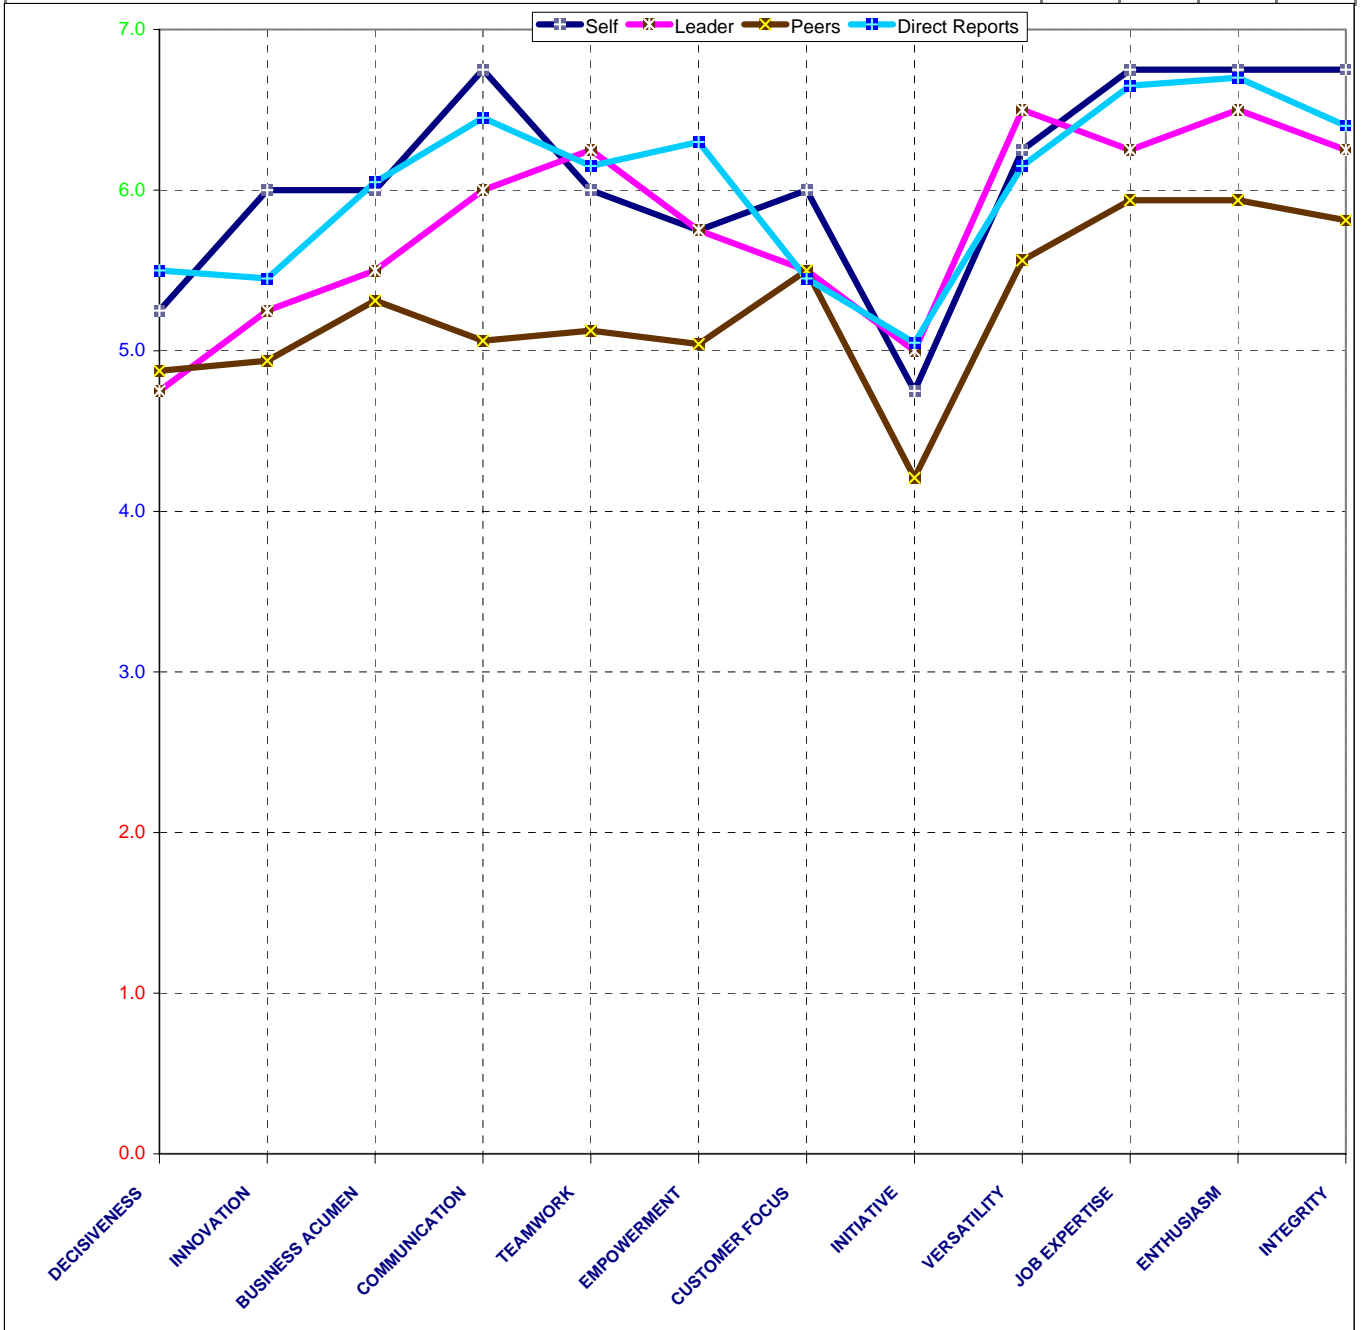

Data from all participants but Self

		MEAN
THOUGHT CAPABILITY	DECISIVENESS	5.0
	INNOVATION	5.2
	BUSINESS ACUMEN	5.6
INTERPERSONAL CAPABILITY	COMMUNICATION	5.8
	TEAMWORK	5.8
	EMPOWERMENT	5.7
RESULTS CAPABILITY	CUSTOMER FOCUS	5.5
	INITIATIVE	4.8
	VERSATILITY	6.1
PERSONAL CAPABILITY	JOB EXPERTISE	6.3
	ENTHUSIASM	6.4
	INTEGRITY	6.2
Overall MEAN		5.7

	Self	Leader	Peers	Direct Reports
MEAN				
DECISIVENESS	5.3	4.8	4.9	5.5
INNOVATION	6.0	5.3	4.9	5.5
BUSINESS ACUMEN	6.0	5.5	5.3	6.1
COMMUNICATION	6.8	6.0	5.1	6.5
TEAMWORK	6.0	6.3	5.1	6.2
EMPOWERMENT	5.8	5.8	5.0	6.3
CUSTOMER FOCUS	6.0	5.5	5.5	5.5
INITIATIVE	4.8	5.0	4.2	5.1
VERSATILITY	6.3	6.5	5.6	6.2
JOB EXPERTISE	6.8	6.3	5.9	6.7
ENTHUSIASM	6.8	6.5	5.9	6.7
INTEGRITY	6.8	6.3	5.8	6.4
OVERALL MEAN	6.1	5.8	5.3	6.0

DECISIVENESS		Mean
	Self	5.3
	Leader	4.8
	Peers	4.9
	Direct Reports	5.5
	Overall Average	5.0

Number	Mean	Minimum	Maximum
--------	------	---------	---------

1. Makes fact-based decisions that are consistent with our objectives.

	#	Mean	Min	Max
Self	1	6.0	6.0	6.0
Leader	1	6.0	6.0	6.0
Peers	4	5.8	5.0	7.0
Direct Reports	5	6.4	5.0	7.0

2. Asks the right people for input in order to make the best decision.

	#	Mean	Min	Max
Self	1	5.0	5.0	5.0
Leader	1	2.0	2.0	2.0
Peers	4	3.3	3.0	4.0
Direct Reports	5	3.6	3.0	4.0